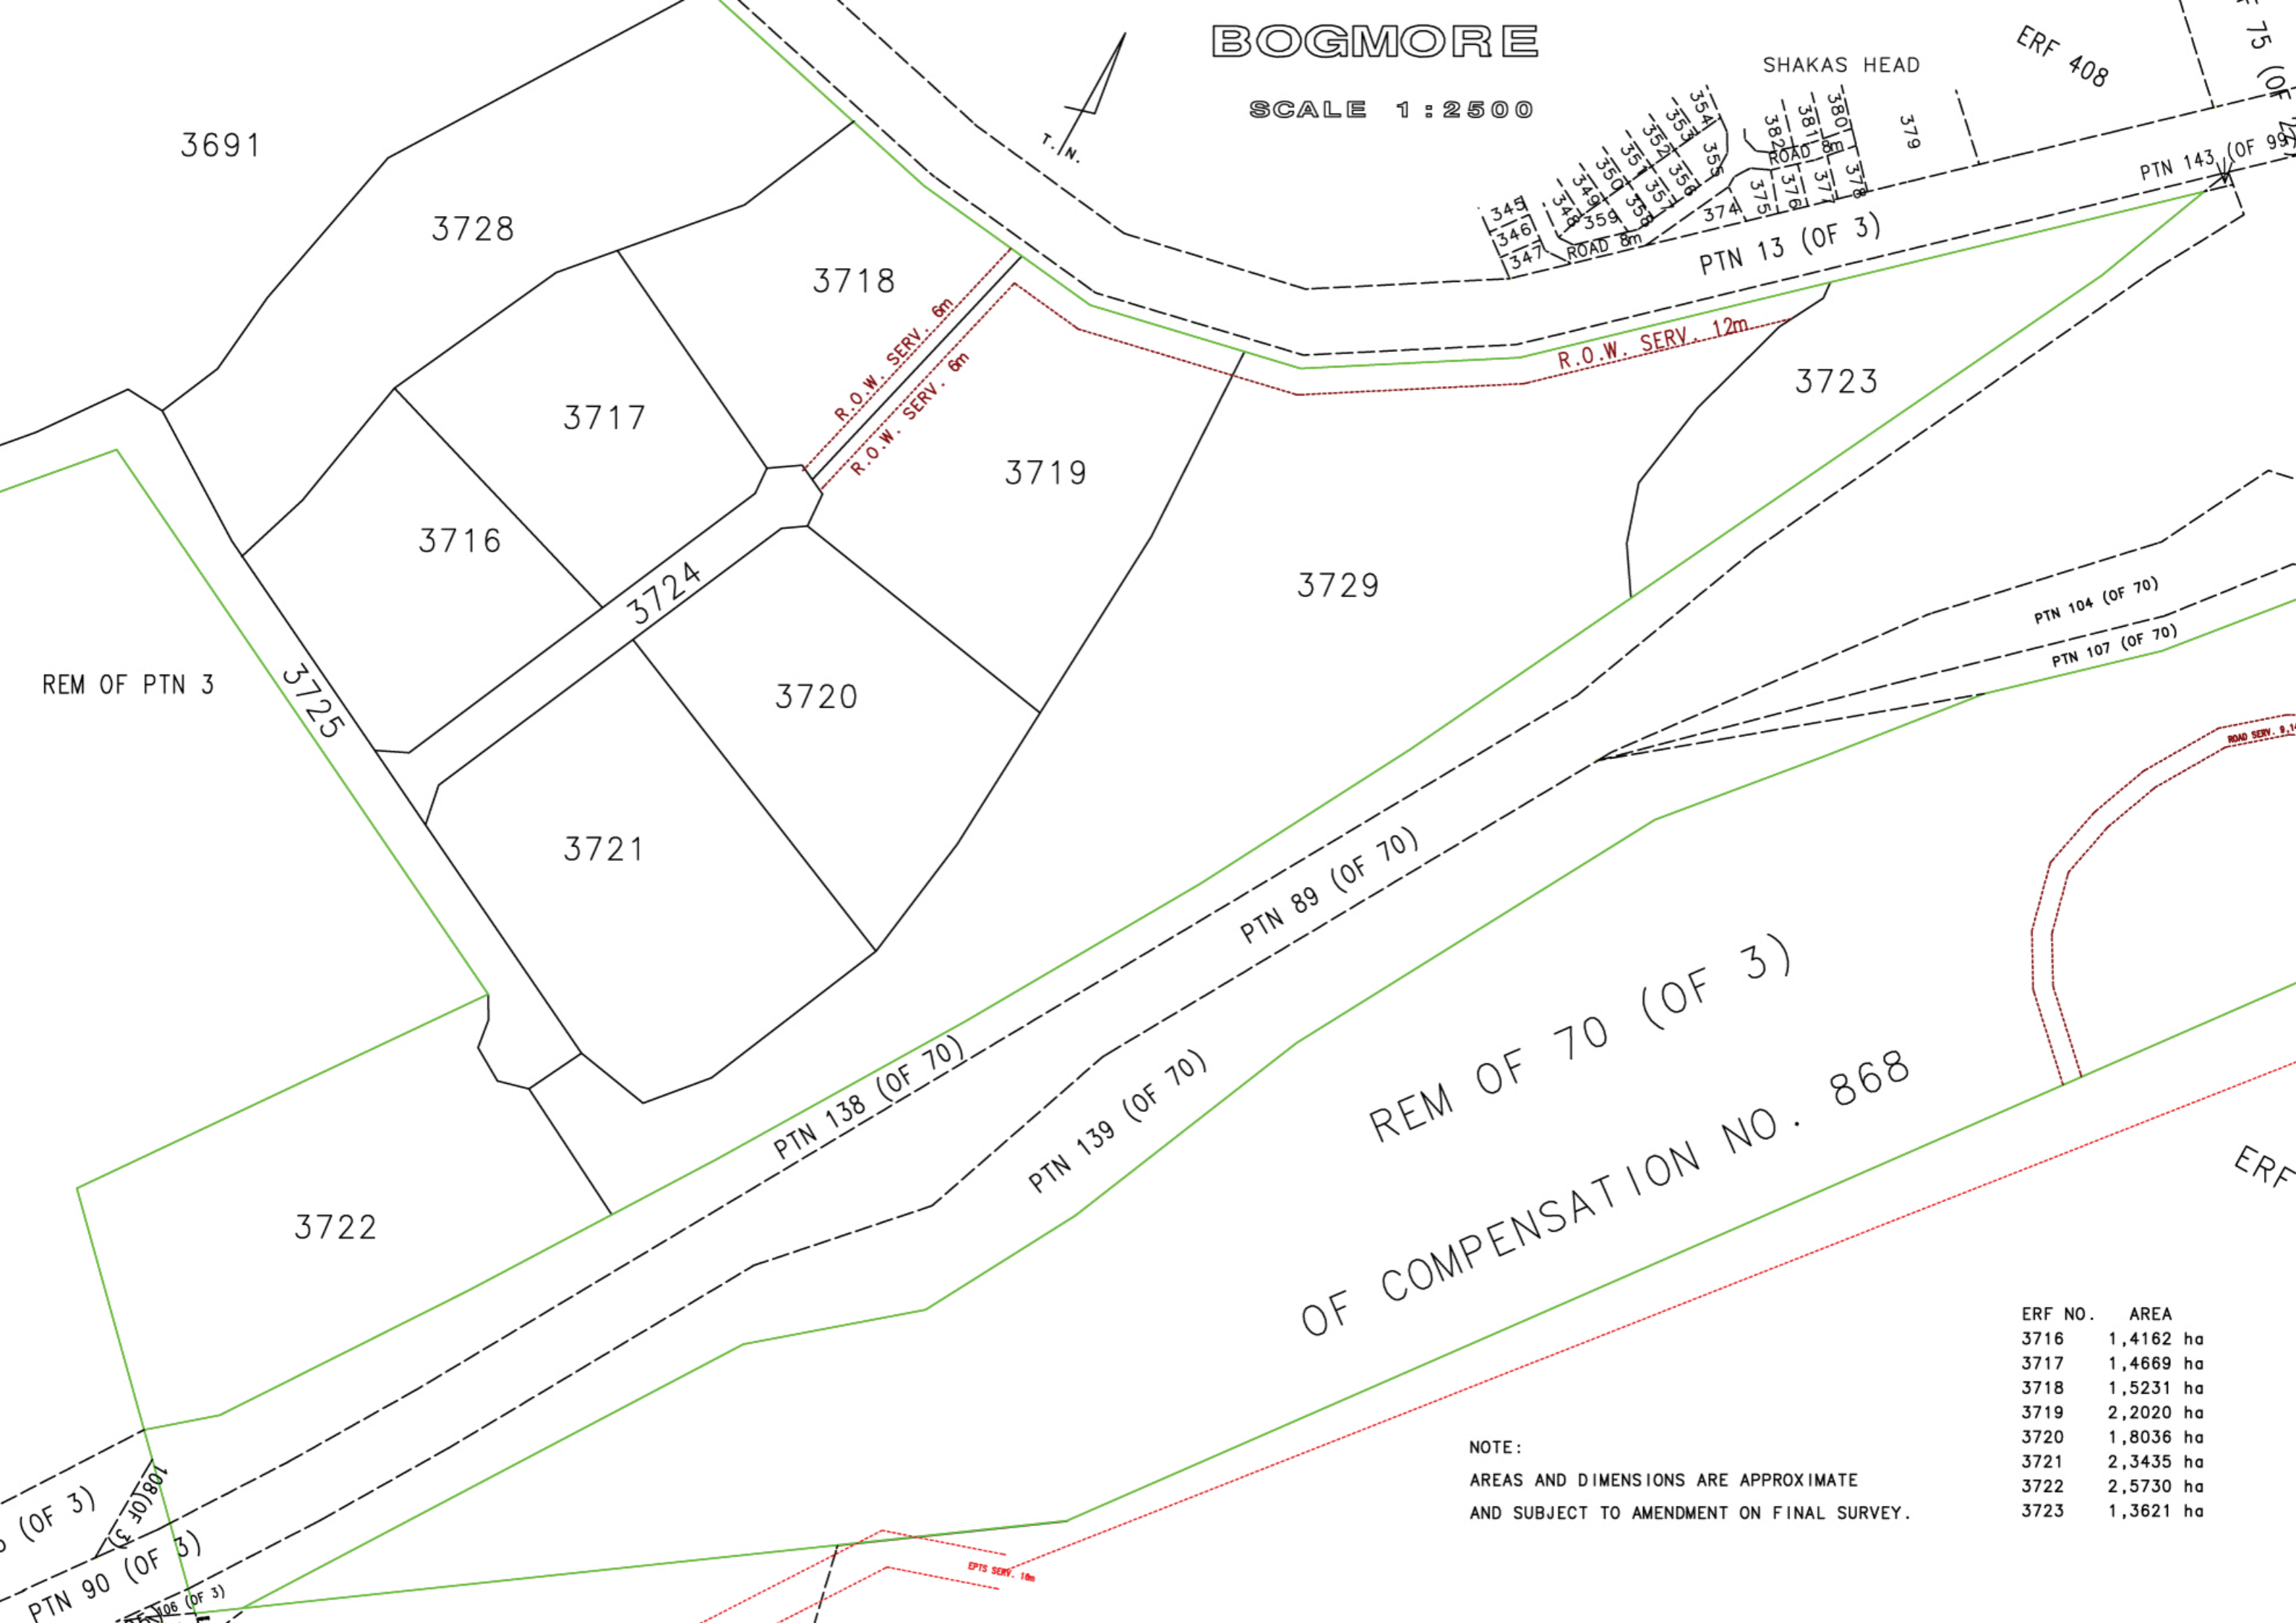

BOGMORE

SCALE 1:2500

REM OF 70 (OF 3)
 OF COMPENSATION NO. 868

ERF NO.	AREA
3716	1,4162 ha
3717	1,4669 ha
3718	1,5231 ha
3719	2,2020 ha
3720	1,8036 ha
3721	2,3435 ha
3722	2,5730 ha
3723	1,3621 ha

NOTE:
 AREAS AND DIMENSIONS ARE APPROXIMATE
 AND SUBJECT TO AMENDMENT ON FINAL SURVEY.